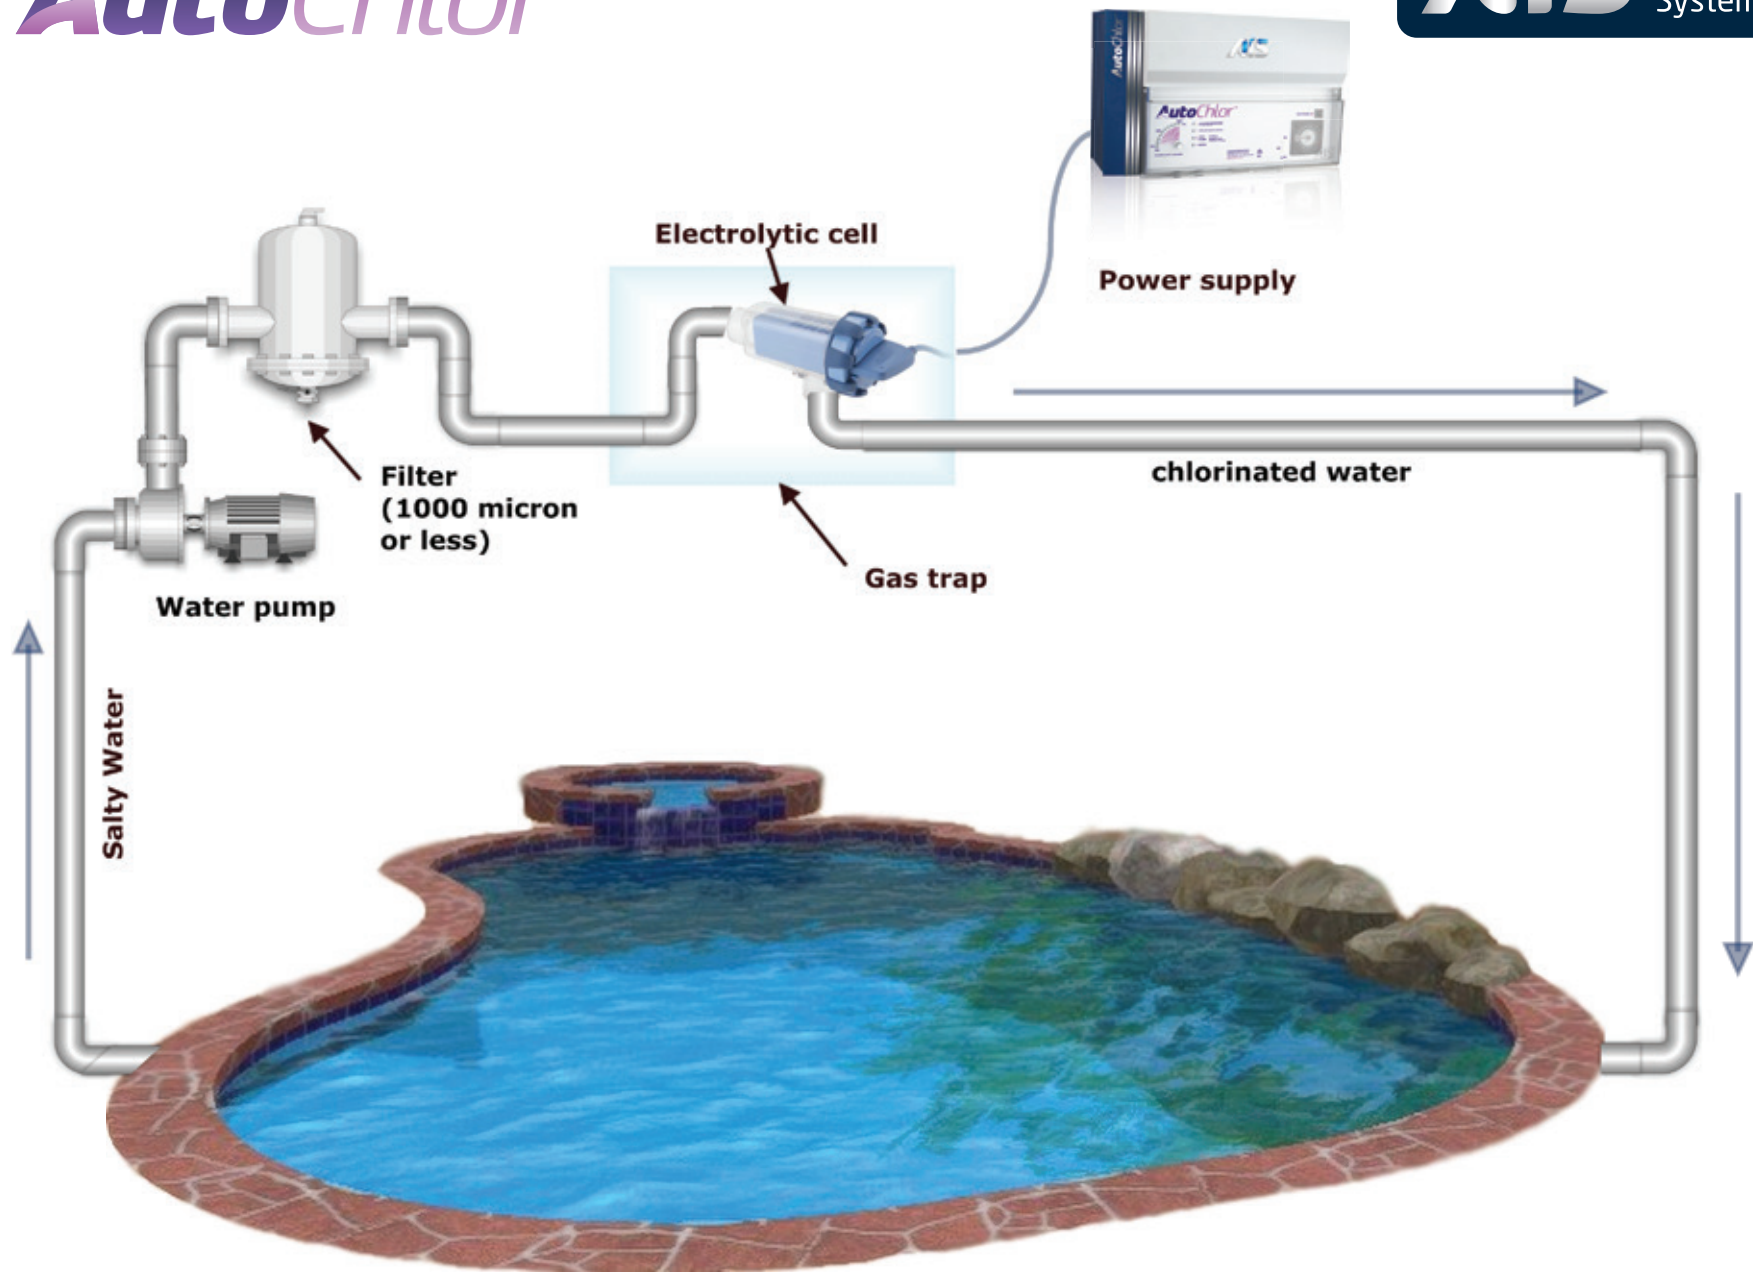

AutoChlor™

AIS Australian Innovative Systems™

INSTALLATION IN PARALLEL

INSTALLATION IN SERIES

DRAWING TITLE SCHEMATIC DIAGRAM OF INSTALLATION IN PARALLEL AND SERIES		ALL UNITS IN MM		
SCALE 1:10	DWG NO: 1	PRT NO: 1	A3	REV.0